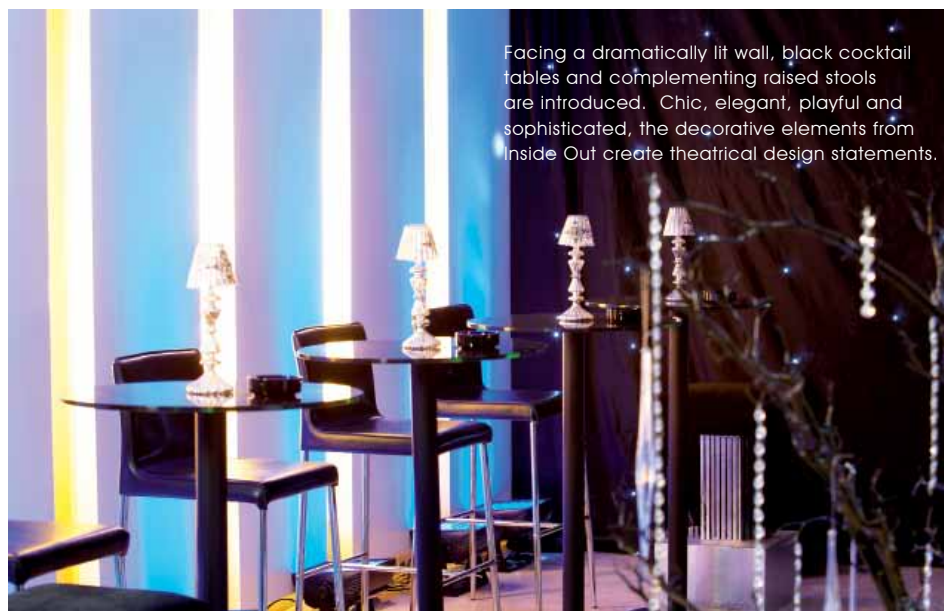

Spectacular silver baroque-inspired candleholders add a neo-classical edge.

ENTERTAIN IN STYLE

The lit stools in alternating black and white alongside the illuminated white spheres are festive additions that take the space's hip character to a new level. Fuchsia cushions inject a playful attribute, creating an eye-catching element.

introduced facing a dramatically lit wall. Chic, elegant, playful and sophisticated, the decorative elements from Inside Out create theatrical design statements.

Spectacular silver baroque-inspired candleholders are introduced, adding a neo-classical twist. The black twigged Christmas tree features a spectacular display of crystal beaded threads and upside-down fuchsia trumpets to create an audacious, bold and stylish Christmas tree that dares to stand out. The dining space displays a stretched modern

Facing a dramatically lit wall, black cocktail tables and complementing raised stools are introduced. Chic, elegant, playful and sophisticated, the decorative elements from Inside Out create theatrical design statements.

white lacquered dining table with neo-classical square stools that create a play of contrasts. Two spectacular miniature Christmas trees steal the show with their ultra-modern silver baubles in different sizes. Another twigged tree echoes with the space's daring twist, the silver baroque accessories complementing the overall theme. Using black as a primary color theme with accents of white, silver and fuchsia interacting is not the easiest to pull off for Christmas, but this modern home shows us exactly how it can be done with grace, style, sophistication and cheer. **II**